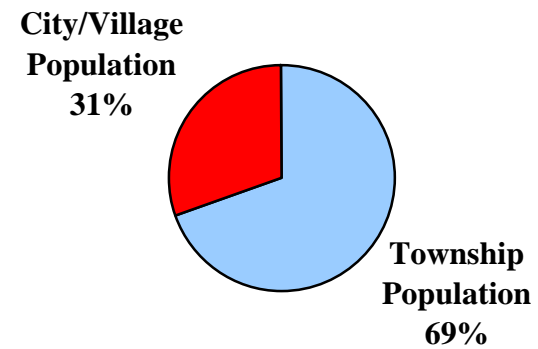

1960

Total County Population:
84,216

1980

Total County Population:
84,545

2000

Total County Population:
79,195

**Scioto County
Figure 1:**

**Percentage of County Population Located in
Townships
vs.
Cities & Villages
1960 - 1980 - 2000**