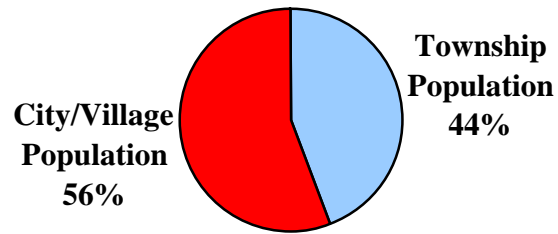

1960

Total County Population:
84,216

1980

Total County Population:
84,545

2000

Total County Population:
79,195

**Scioto County
Figure 1:**

**Percentage of County Population Located in
Townships
vs.
Cities & Villages
1960 - 1980 - 2000**