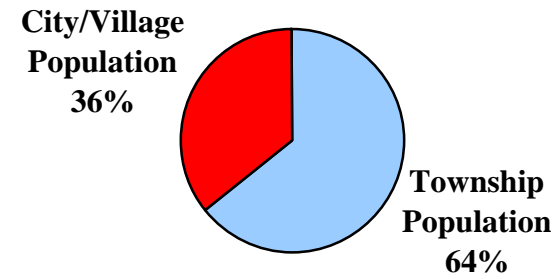

1960

Total County Population:
84,216

1980

Total County Population:
84,545

2000

Total County Population:
79,195

**Scioto County
Figure 1:**

**Percentage of County Population Located in
Townships
vs.
Cities & Villages
1960 - 1980 - 2000**