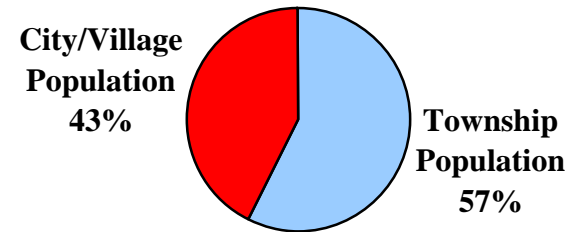

1960

Total County Population:
61,215

1980

Total County Population:
65,004

2000

Total County Population:
73,345

**Ross County
Figure 1:**

**Percentage of County Population Located in
Townships
vs.
Cities & Villages
1960 - 1980 - 2000**