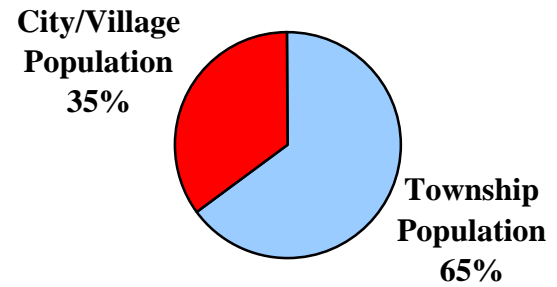

1960

Total County Population:
61,215

1980

Total County Population:
65,004

2000

Total County Population:
73,345

**Ross County
Figure 1:**

**Percentage of County Population Located in
Townships
vs.
Cities & Villages
1960 - 1980 - 2000**