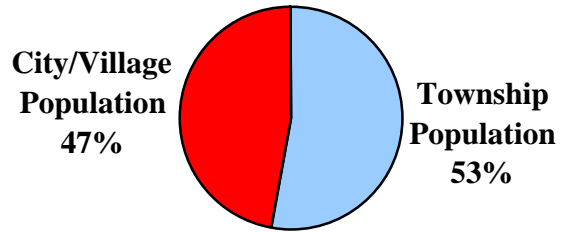

1960

Total County Population:
61,215

1980

Total County Population:
65,004

2000

Total County Population:
73,345

**Ross County
Figure 1:**

**Percentage of County Population Located in
Townships
vs.
Cities & Villages
1960 - 1980 - 2000**