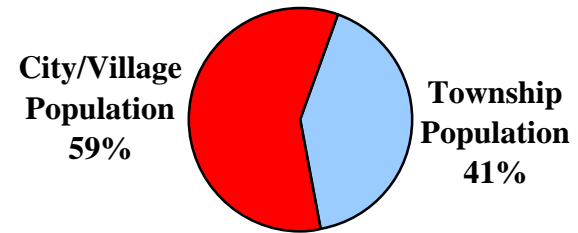

**1960**

**Total County Population:**  
117,761

**1980**

**Total County Population:**  
131,205

**2000**

**Total County Population:**  
128,852

**Richland County  
Figure 1:**

**Percentage of County Population Located in  
Townships  
vs.  
Cities & Villages  
1960 - 1980 - 2000**