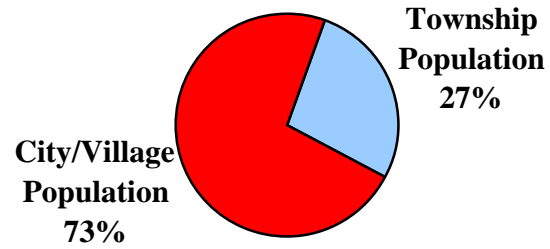

**1960**

**Total County Population:**  
117,761

**1980**

**Total County Population:**  
131,205

**2000**

**Total County Population:**  
128,852

**Richland County  
Figure 1:**

**Percentage of County Population Located in  
Townships  
vs.  
Cities & Villages  
1960 - 1980 - 2000**