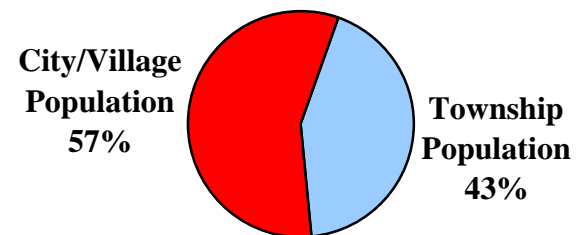

**1960**

**Total County Population:**  
117,761

**1980**

**Total County Population:**  
131,205

**2000**

**Total County Population:**  
128,852

**Richland County  
Figure 1:**

**Percentage of County Population Located in  
Townships  
vs.  
Cities & Villages  
1960 - 1980 - 2000**