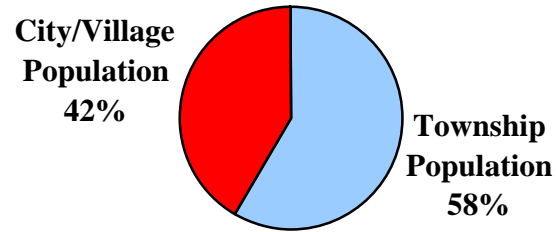

1960

Total County Population:
32,498

1980

Total County Population:
38,223

2000

Total County Population:
42,337

**Preble County
Figure 1:**

**Percentage of County Population Located in
Townships
vs.
Cities & Villages
1960 - 1980 - 2000**