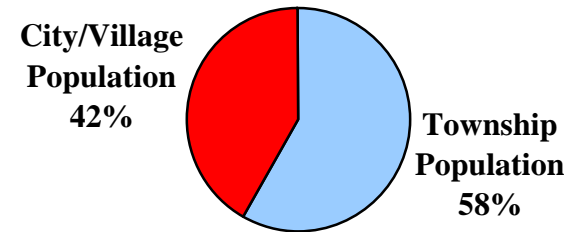

1960

Total County Population:
32,498

1980

Total County Population:
38,223

2000

Total County Population:
42,337

**Preble County
Figure 1:**

**Percentage of County Population Located in
Townships
vs.
Cities & Villages
1960 - 1980 - 2000**