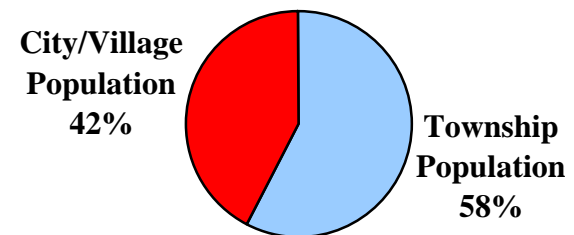

1960

Total County Population:
32,498

1980

Total County Population:
38,223

2000

Total County Population:
42,337

**Preble County
Figure 1:**

**Percentage of County Population Located in
Townships
vs.
Cities & Villages
1960 - 1980 - 2000**