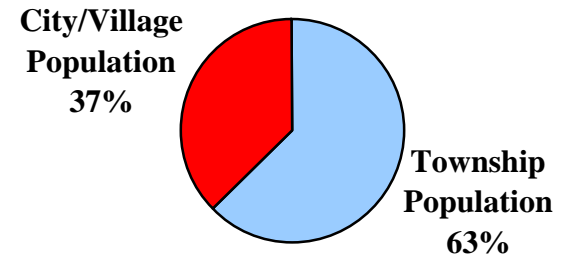

**1960**

**Total County Population:**  
35,323

**1980**

**Total County Population:**  
40,076

**2000**

**Total County Population:**  
40,985

**Ottawa County  
Figure 1:**

**Percentage of County Population Located in  
Townships**

**vs.**

**Cities & Villages  
1960 - 1980 - 2000**