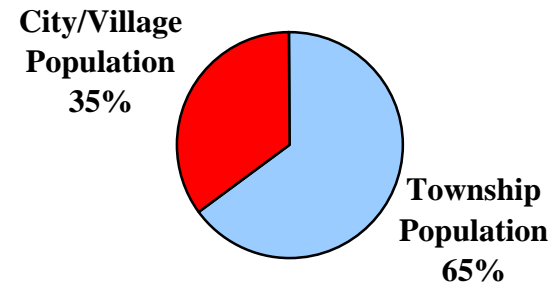

**1960**

**Total County Population:**  
35,323

**1980**

**Total County Population:**  
40,076

**2000**

**Total County Population:**  
40,985

**Ottawa County  
Figure 1:**

**Percentage of County Population Located in  
Townships**

**vs.**

**Cities & Villages  
1960 - 1980 - 2000**