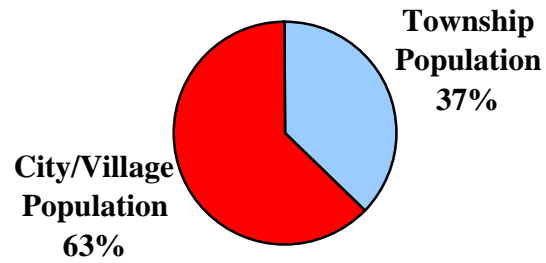

1960

Total County Population:
79,159

1980

Total County Population:
83,340

2000

Total County Population:
84,585

Muskingum County

Figure 1:

**Percentage of County Population Located in
Townships**

vs.

Cities & Villages

1960 - 1980 - 2000