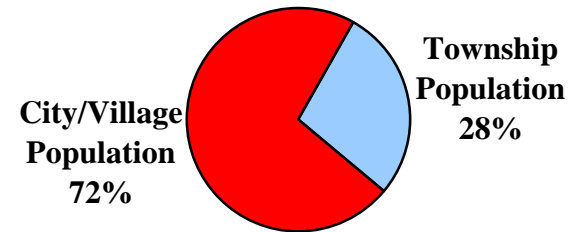

1960

**Total County Population:
527,080**

1980

**Total County Population:
571,697**

2000

**Total County Population:
559,062**

Montgomery County

Figure 1:

**Percentage of County Population Located in
Townships**

vs.

**Cities & Villages
1960 - 1980 - 2000**