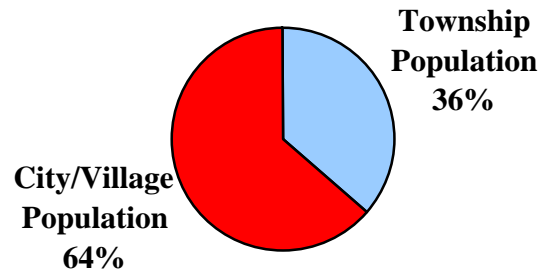

1960

Total County Population:
72,901

1980

Total County Population:
90,381

**Miami County
Figure 1:**

**Percentage of County Population Located in
Townships
vs.
Cities & Villages
1960 - 1980 - 2000**

2000

Total County Population:
98,868