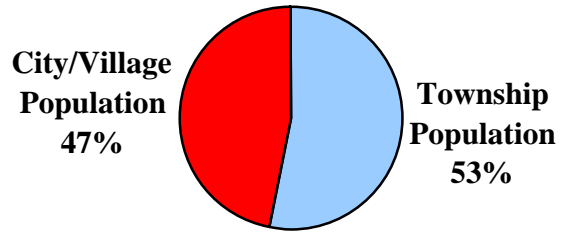

1960

Total County Population:
32,559

1980

Total County Population:
38,334

2000

Total County Population:
40,924

**Mercer County
Figure 1:**

**Percentage of County Population Located in
Townships
vs.
Cities & Villages
1960 - 1980 - 2000**