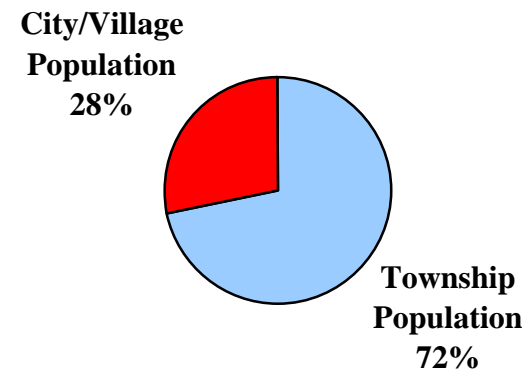

**1960**

**Total County Population:**  
22,159

**1980**

**Total County Population:**  
23,641

**2000**

**Total County Population:**  
23,072

**Meigs County  
Figure 1:**

**Percentage of County Population Located in  
Townships  
vs.  
Cities & Villages  
1960 - 1980 - 2000**