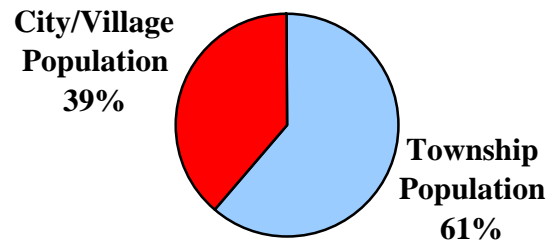

**1960**

**Total County Population:**  
22,159

**1980**

**Total County Population:**  
23,641

**2000**

**Total County Population:**  
23,072

**Meigs County  
Figure 1:**

**Percentage of County Population Located in  
Townships  
vs.  
Cities & Villages  
1960 - 1980 - 2000**