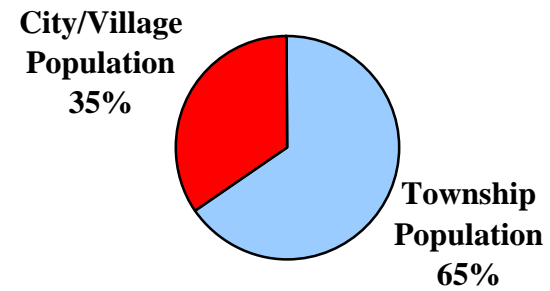

**1960**

**Total County Population:**  
22,159

**1980**

**Total County Population:**  
23,641

**2000**

**Total County Population:**  
23,072

**Meigs County  
Figure 1:**

**Percentage of County Population Located in  
Townships  
vs.  
Cities & Villages  
1960 - 1980 - 2000**