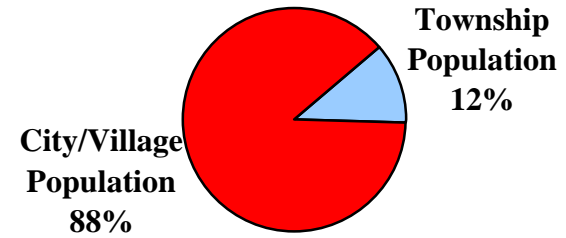

1960

Total County Population:
456,931

1980

Total County Population:
471,741

**Lucas County
Figure 1:**

**Percentage of County Population Located in
Townships
vs.
Cities & Villages
1960 - 1980 - 2000**

2000

Total County Population:
455,054