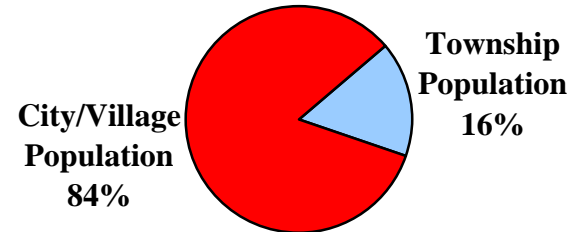

1960

Total County Population:
456,931

1980

Total County Population:
471,741

**Lucas County
Figure 1:**

**Percentage of County Population Located in
Townships
vs.
Cities & Villages
1960 - 1980 - 2000**

2000

Total County Population:
455,054