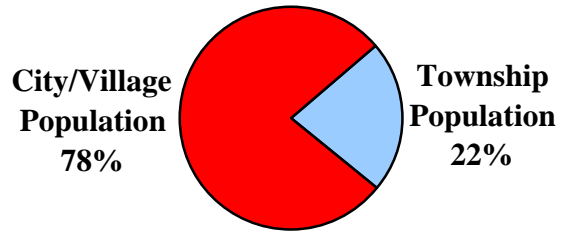

1960

Total County Population:
456,931

1980

Total County Population:
471,741

**Lucas County
Figure 1:**

**Percentage of County Population Located in
Townships
vs.
Cities & Villages
1960 - 1980 - 2000**

2000

Total County Population:
455,054