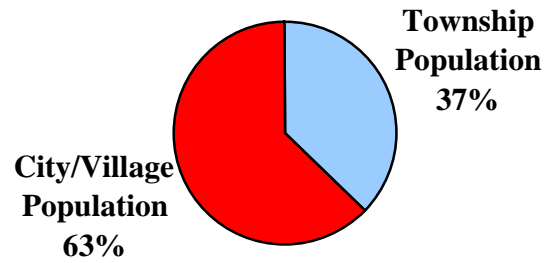

**1960**

**Total County Population:**  
90,242

**1980**

**Total County Population:**  
120,981

**2000**

**Total County Population:**  
145,491

**Licking County  
Figure 1:**

**Percentage of County Population Located in  
Townships  
vs.  
Cities & Villages  
1960 - 1980 - 2000**