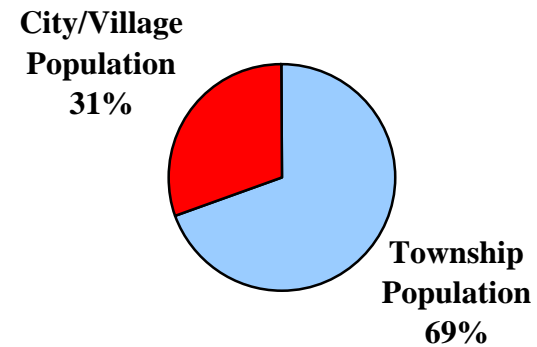

1960

Total County Population:
55,438

1980

Total County Population:
63,849

2000

Total County Population:
62,319

Lawrence County

Figure 1:

Percentage of County Population Located in Townships

vs.

**Cities & Villages
1960 - 1980 - 2000**