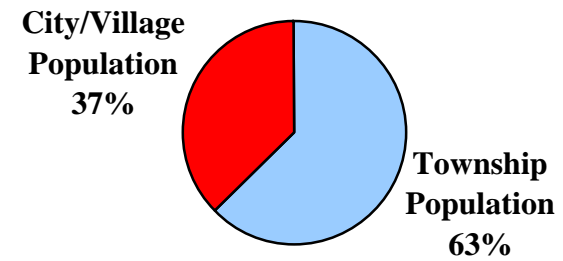

1960

Total County Population:
55,438

1980

Total County Population:
63,849

2000

Total County Population:
62,319

Lawrence County

Figure 1:

Percentage of County Population Located in Townships

vs.

**Cities & Villages
1960 - 1980 - 2000**