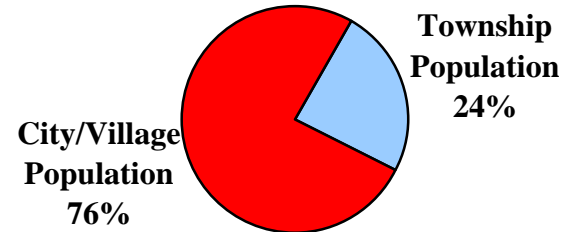

**1960**

**Total County Population:**  
148,700

**1980**

**Total County Population:**  
212,801

**2000**

**Total County Population:**  
227,511

**Lake County  
Figure 1:**

**Percentage of County Population Located in  
Townships**

**vs.**

**Cities & Villages  
1960 - 1980 - 2000**