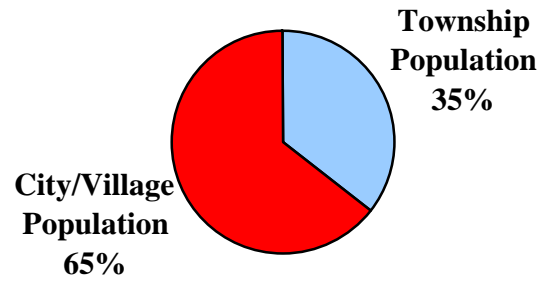

**1960**

**Total County Population:**  
148,700

**1980**

**Total County Population:**  
212,801

**2000**

**Total County Population:**  
227,511

**Lake County  
Figure 1:**

**Percentage of County Population Located in  
Townships**

**vs.**

**Cities & Villages  
1960 - 1980 - 2000**