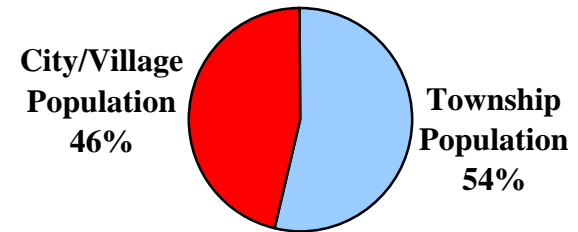

1960

Total County Population:
38,808

1980

Total County Population:
46,304

2000

Total County Population:
54,500

**Knox County
Figure 1:**

**Percentage of County Population Located in
Townships
vs.
Cities & Villages
1960 - 1980 - 2000**