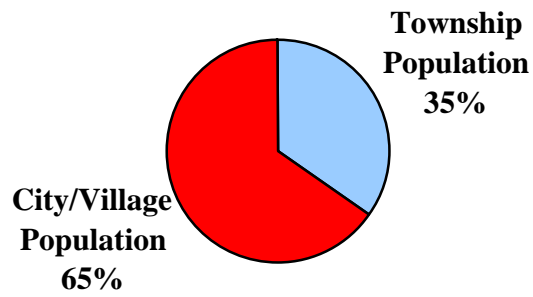

**1960**

**Total County Population:**  
99,201

**1980**

**Total County Population:**  
91,564

**2000**

**Total County Population:**  
73,894

**Jefferson County  
Figure 1:**

**Percentage of County Population Located in  
Townships  
vs.  
Cities & Villages  
1960 - 1980 - 2000**