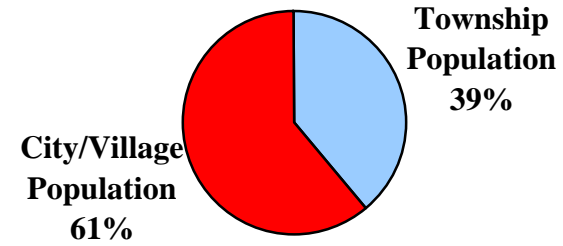

**1960**

**Total County Population:**  
99,201

**1980**

**Total County Population:**  
91,564

**2000**

**Total County Population:**  
73,894

**Jefferson County  
Figure 1:**

**Percentage of County Population Located in  
Townships  
vs.  
Cities & Villages  
1960 - 1980 - 2000**