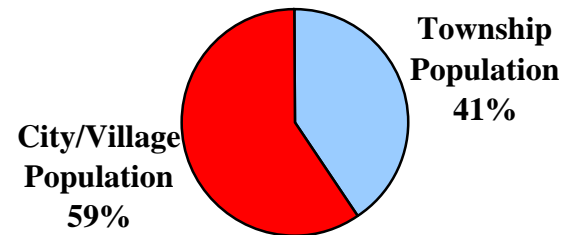

1960

Total County Population:
47,326

1980

Total County Population:
54,608

2000

Total County Population:
59,487

**Huron County
Figure 1:**

**Percentage of County Population Located in
Townships
vs.
Cities & Villages
1960 - 1980 - 2000**