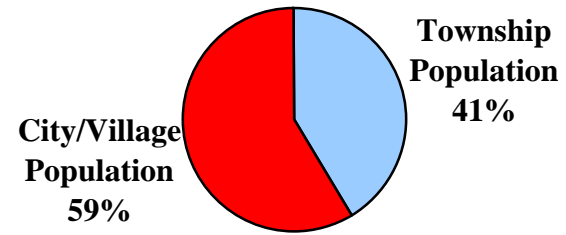

1960

Total County Population:
47,326

1980

Total County Population:
54,608

2000

Total County Population:
59,487

**Huron County
Figure 1:**

**Percentage of County Population Located in
Townships
vs.
Cities & Villages
1960 - 1980 - 2000**