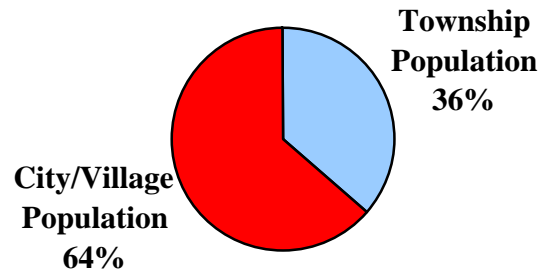

1960

Total County Population:
47,326

1980

Total County Population:
54,608

2000

Total County Population:
59,487

**Huron County
Figure 1:**

**Percentage of County Population Located in
Townships
vs.
Cities & Villages
1960 - 1980 - 2000**