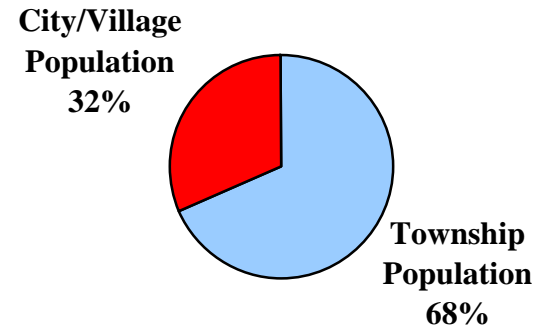

1960

Total County Population:
20,168

1980

Total County Population:
24,304

2000

Total County Population:
28,241

Hocking County

Figure 1:

**Percentage of County Population Located in
Townships**

vs.

**Cities & Villages
1960 - 1980 - 2000**