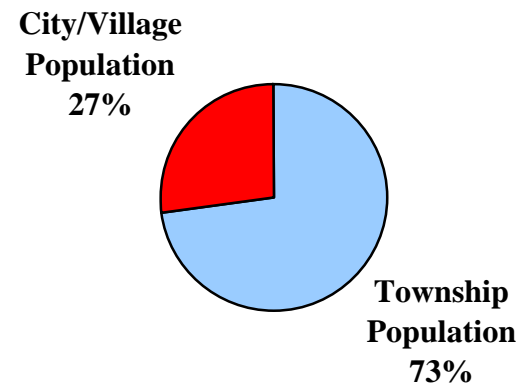

1960

Total County Population:
20,168

1980

Total County Population:
24,304

2000

Total County Population:
28,241

Hocking County

Figure 1:

**Percentage of County Population Located in
Townships**

vs.

**Cities & Villages
1960 - 1980 - 2000**