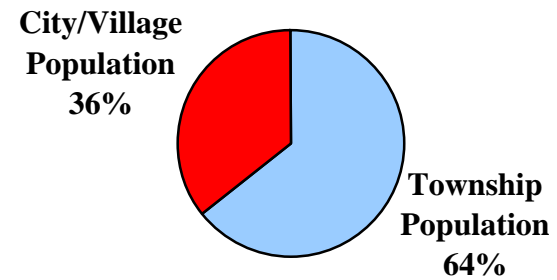

1960

Total County Population:
29,716

1980

Total County Population:
33,477

2000

Total County Population:
40,875

Highland County

Figure 1:

**Percentage of County Population Located in
Townships**

vs.

**Cities & Villages
1960 - 1980 - 2000**