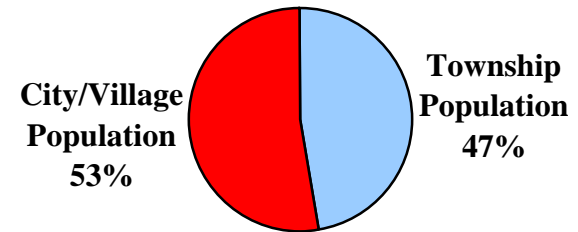

**1960**

**Total County Population:**  
25,392

**1980**

**Total County Population:**  
28,383

**2000**

**Total County Population:**  
29,210

**Henry County  
Figure 1:**

**Percentage of County Population Located in  
Townships  
vs.  
Cities & Villages  
1960 - 1980 - 2000**