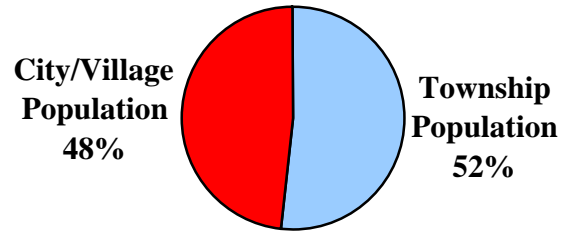

**1960**

**Total County Population:**  
25,392

**1980**

**Total County Population:**  
28,383

**2000**

**Total County Population:**  
29,210

**Henry County  
Figure 1:**

**Percentage of County Population Located in  
Townships  
vs.  
Cities & Villages  
1960 - 1980 - 2000**