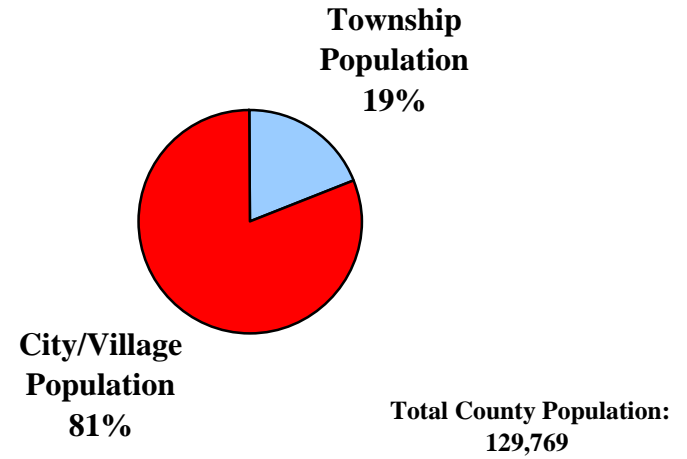

1960

**Total County Population:
94,642**

1980

**Total County Population:
129,769**

**Greene County
Figure 1:**

**Percentage of County Population Located in
Townships
vs.
Cities & Villages
1960 - 1980 - 2000**

2000

**Total County Population:
147,886**