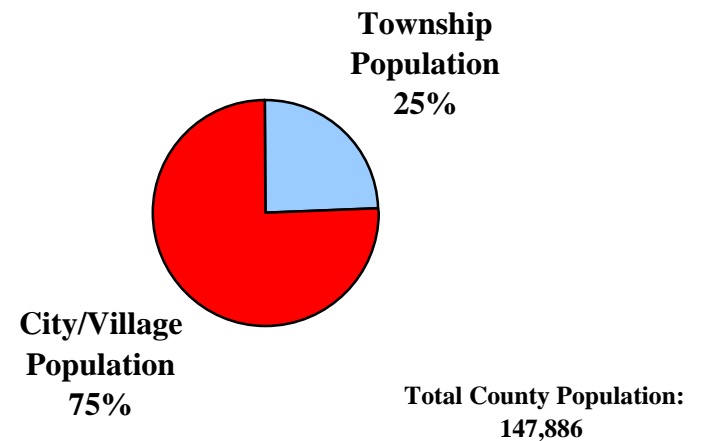

1960

**Total County Population:
94,642**

1980

**Total County Population:
129,769**

**Greene County
Figure 1:**

**Percentage of County Population Located in
Townships
vs.
Cities & Villages
1960 - 1980 - 2000**

2000

**Total County Population:
147,886**