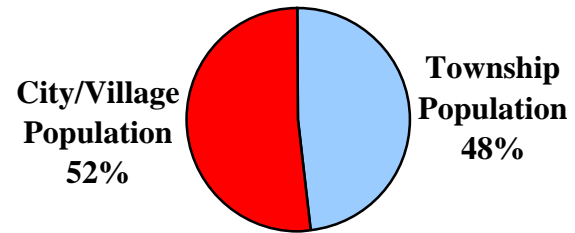

**1960**

**Total County Population:  
63,912**

**1980**

**Total County Population:  
93,678**

**2000**

**Total County Population:  
122,759**

**Fairfield County  
Figure 1:**

**Percentage of County Population Located in  
Townships  
vs.  
Cities & Villages  
1960 - 1980 - 2000**