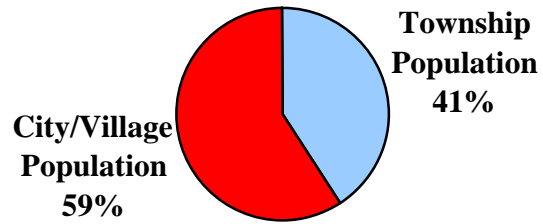

**1960**

**Total County Population:  
63,912**

**1980**

**Total County Population:  
93,678**

**2000**

**Total County Population:  
122,759**

**Fairfield County  
Figure 1:**

**Percentage of County Population Located in  
Townships  
vs.  
Cities & Villages  
1960 - 1980 - 2000**