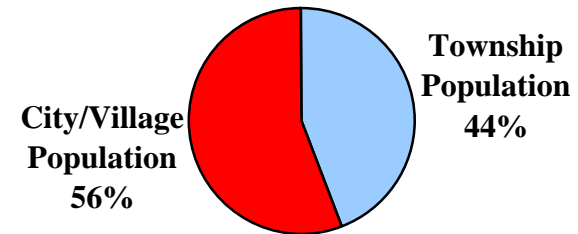

**1960**

**Total County Population:  
68,000**

**1980**

**Total County Population:  
79,655**

**2000**

**Total County Population:  
79,551**

**Erie County  
Figure 1:**

**Percentage of County Population Located in  
Townships  
vs.  
Cities & Villages  
1960 - 1980 - 2000**