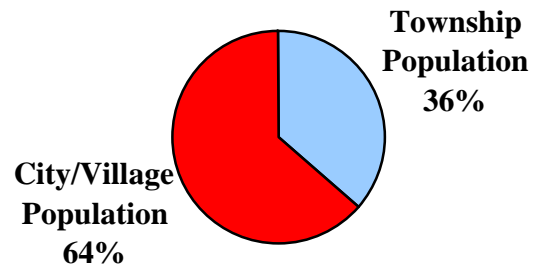

**1960**

**Total County Population:  
68,000**

**1980**

**Total County Population:  
79,655**

**2000**

**Total County Population:  
79,551**

**Erie County  
Figure 1:**

**Percentage of County Population Located in  
Townships  
vs.  
Cities & Villages  
1960 - 1980 - 2000**