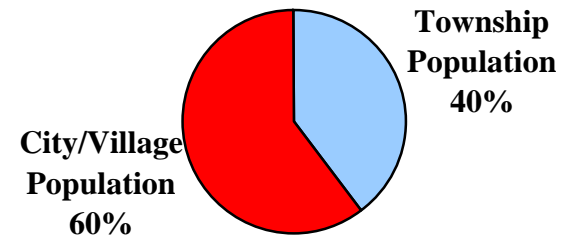

**1960**

**Total County Population:  
68,000**

**1980**

**Total County Population:  
79,655**

**2000**

**Total County Population:  
79,551**

**Erie County  
Figure 1:**

**Percentage of County Population Located in  
Townships  
vs.  
Cities & Villages  
1960 - 1980 - 2000**