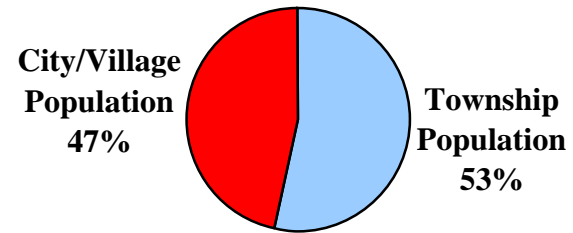

**1960**

**Total County Population:  
45,612**

**1980**

**Total County Population:  
55,096**

**2000**

**Total County Population:  
53,309**

**Darke County  
Figure 1:**

**Percentage of County Population Located in  
Townships  
vs.  
Cities & Villages  
1960 - 1980 - 2000**