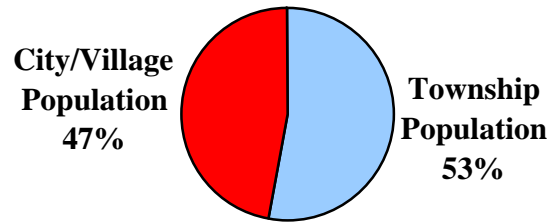

**1960**

**Total County Population:  
45,612**

**1980**

**Total County Population:  
55,096**

**2000**

**Total County Population:  
53,309**

**Darke County  
Figure 1:**

**Percentage of County Population Located in  
Townships  
vs.  
Cities & Villages  
1960 - 1980 - 2000**