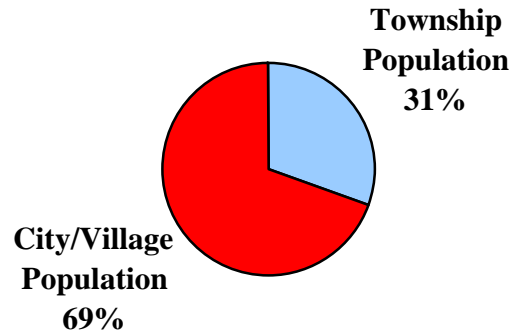

1960

Total County Population:
46,775

1980

Total County Population:
50,075

2000

Total County Population:
46,966

**Crawford County
Figure 1:**

**Percentage of County Population Located in
Townships
vs.
Cities & Villages
1960 - 1980 - 2000**