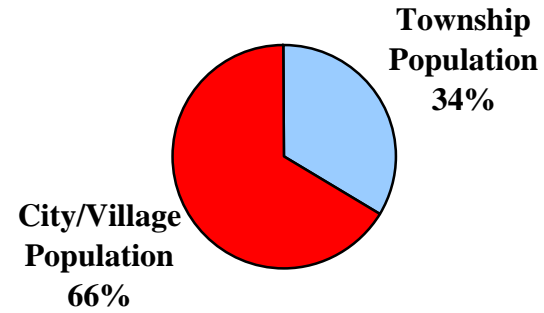

1960

Total County Population:
46,775

1980

Total County Population:
50,075

2000

Total County Population:
46,966

**Crawford County
Figure 1:**

**Percentage of County Population Located in
Townships
vs.
Cities & Villages
1960 - 1980 - 2000**