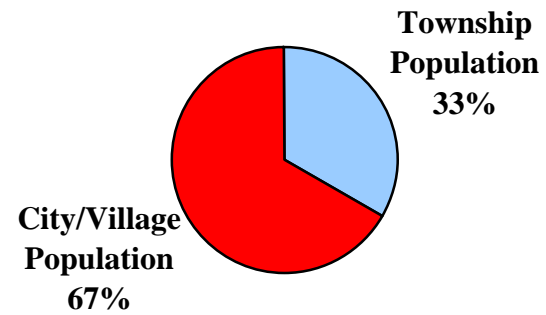

1960

Total County Population:
46,775

1980

Total County Population:
50,075

2000

Total County Population:
46,966

**Crawford County
Figure 1:**

**Percentage of County Population Located in
Townships
vs.
Cities & Villages
1960 - 1980 - 2000**