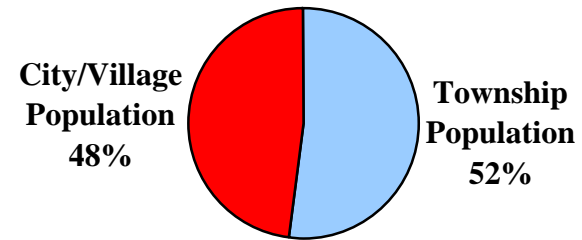

1960

**Total County Population:
107,004**

1980

**Total County Population:
113,572**

2000

**Total County Population:
112,075**

**Columbiana County
Figure 1:**

**Percentage of County Population Located in
Townships
vs.
Cities & Villages
1960 - 1980 - 2000**