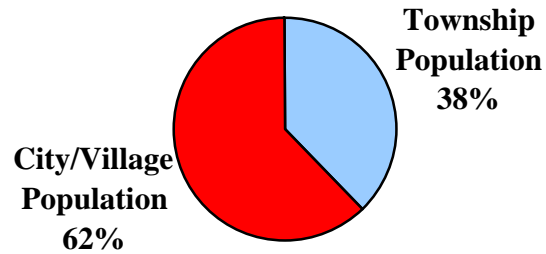

1960

**Total County Population:
107,004**

1980

**Total County Population:
113,572**

2000

**Total County Population:
112,075**

**Columbiana County
Figure 1:**

**Percentage of County Population Located in
Townships
vs.
Cities & Villages
1960 - 1980 - 2000**