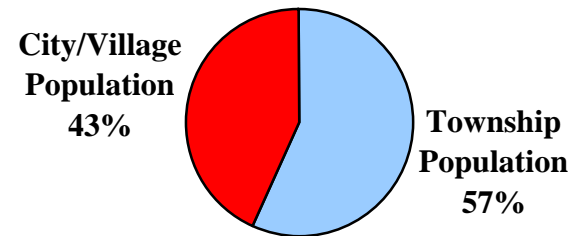

1960

**Total County Population:
107,004**

1980

**Total County Population:
113,572**

2000

**Total County Population:
112,075**

**Columbiana County
Figure 1:**

**Percentage of County Population Located in
Townships
vs.
Cities & Villages
1960 - 1980 - 2000**