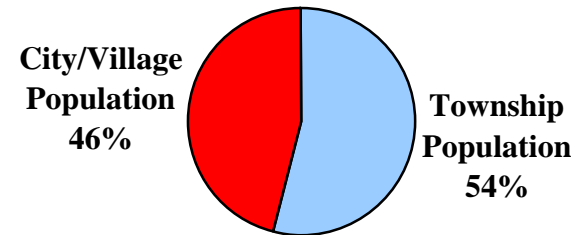

1960

Total County Population:
29,714

1980

Total County Population:
33,649

2000

Total County Population:
38,890

**Champaign County
Figure 1:**

**Percentage of County Population Located in
Townships
vs.
Cities & Villages
1960 - 1980 - 2000**