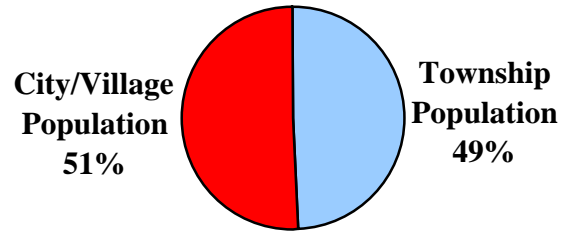

1960

Total County Population:
29,714

1980

Total County Population:
33,649

2000

Total County Population:
38,890

**Champaign County
Figure 1:**

**Percentage of County Population Located in
Townships
vs.
Cities & Villages
1960 - 1980 - 2000**