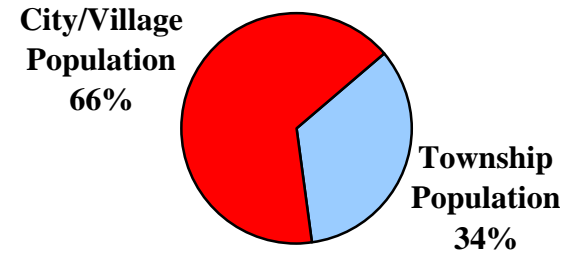

1960

Total County Population:
199,076

1980

Total County Population:
258,787

2000

Total County Population:
332,807

**Butler County
Figure 1:**

**Percentage of County Population Located in
Townships
vs.
Cities & Villages
1960 - 1980 - 2000**