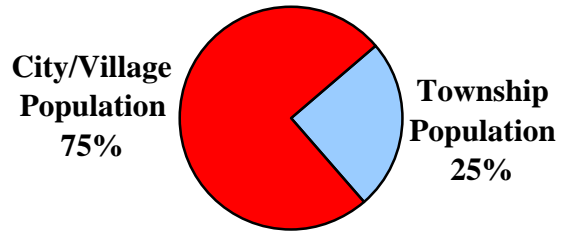

1960

Total County Population:
199,076

1980

Total County Population:
258,787

2000

Total County Population:
332,807

**Butler County
Figure 1:**

**Percentage of County Population Located in
Townships
vs.
Cities & Villages
1960 - 1980 - 2000**