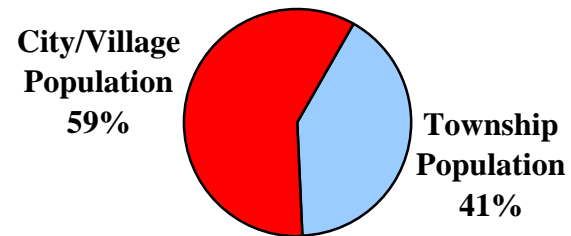

1960

Total County Population:
199,076

1980

Total County Population:
258,787

2000

Total County Population:
332,807

**Butler County
Figure 1:**

**Percentage of County Population Located in
Townships
vs.
Cities & Villages
1960 - 1980 - 2000**