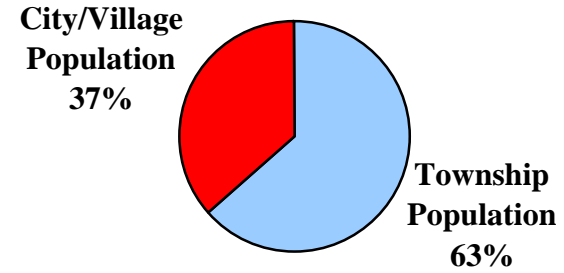

1960

Total County Population:
25,178

1980

Total County Population:
31,920

2000

Total County Population:
42,285

**Brown County
Figure 1:**

**Percentage of County Population Located in
Townships**

vs.

**Cities & Villages
1960 - 1980 - 2000**