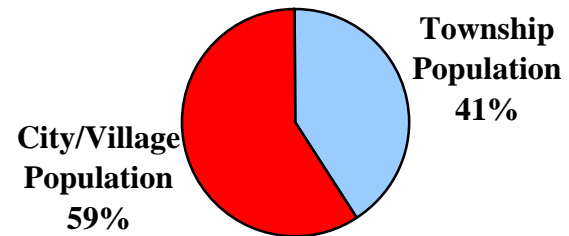

1960

Total County Population:
36,147

1980

Total County Population:
42,554

2000

Total County Population:
46,611

**Auglaize County
Figure 1:**

**Percentage of County Population Located in
Townships
vs.
Cities & Villages
1960 - 1980 - 2000**