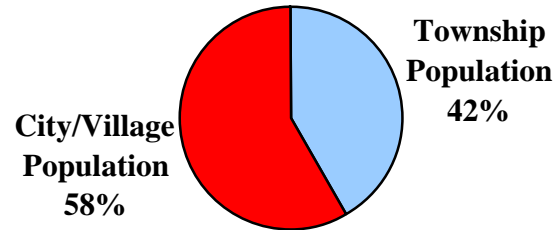

1960

Total County Population:
46,998

1980

Total County Population:
56,399

2000

Total County Population:
62,223

**Athens County
Figure 1:**

**Percentage of County Population Located in
Townships
vs.
Cities & Villages
1960 - 1980 - 2000**