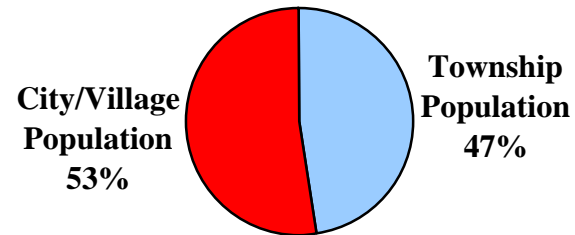

1960

Total County Population:
46,998

1980

Total County Population:
56,399

2000

Total County Population:
62,223

**Athens County
Figure 1:**

**Percentage of County Population Located in
Townships
vs.
Cities & Villages
1960 - 1980 - 2000**