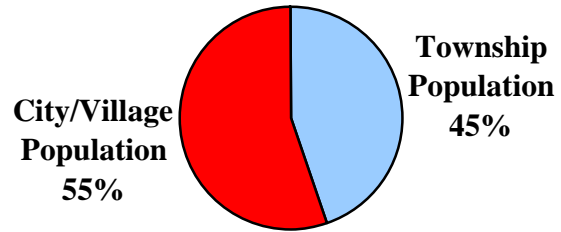

1960

Total County Population:
93,067

1980

Total County Population:
104,215

2000

Total County Population:
102,728

**Ashtabula County
Figure 1:**

**Percentage of County Population Located in
Townships
vs.
Cities & Villages
1960 - 1980 - 2000**