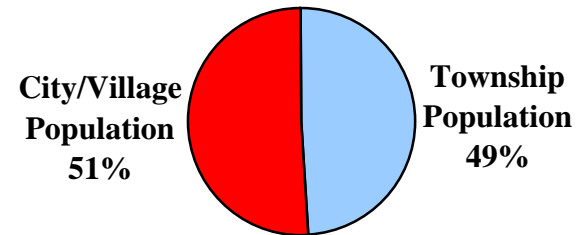

1960

Total County Population:
93,067

1980

Total County Population:
104,215

2000

Total County Population:
102,728

**Ashtabula County
Figure 1:**

**Percentage of County Population Located in
Townships
vs.
Cities & Villages
1960 - 1980 - 2000**