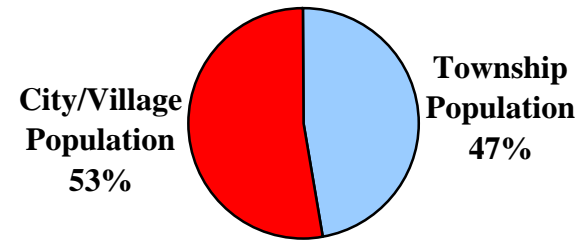

1960

Total County Population:
93,067

1980

Total County Population:
104,215

2000

Total County Population:
102,728

**Ashtabula County
Figure 1:**

**Percentage of County Population Located in
Townships
vs.
Cities & Villages
1960 - 1980 - 2000**